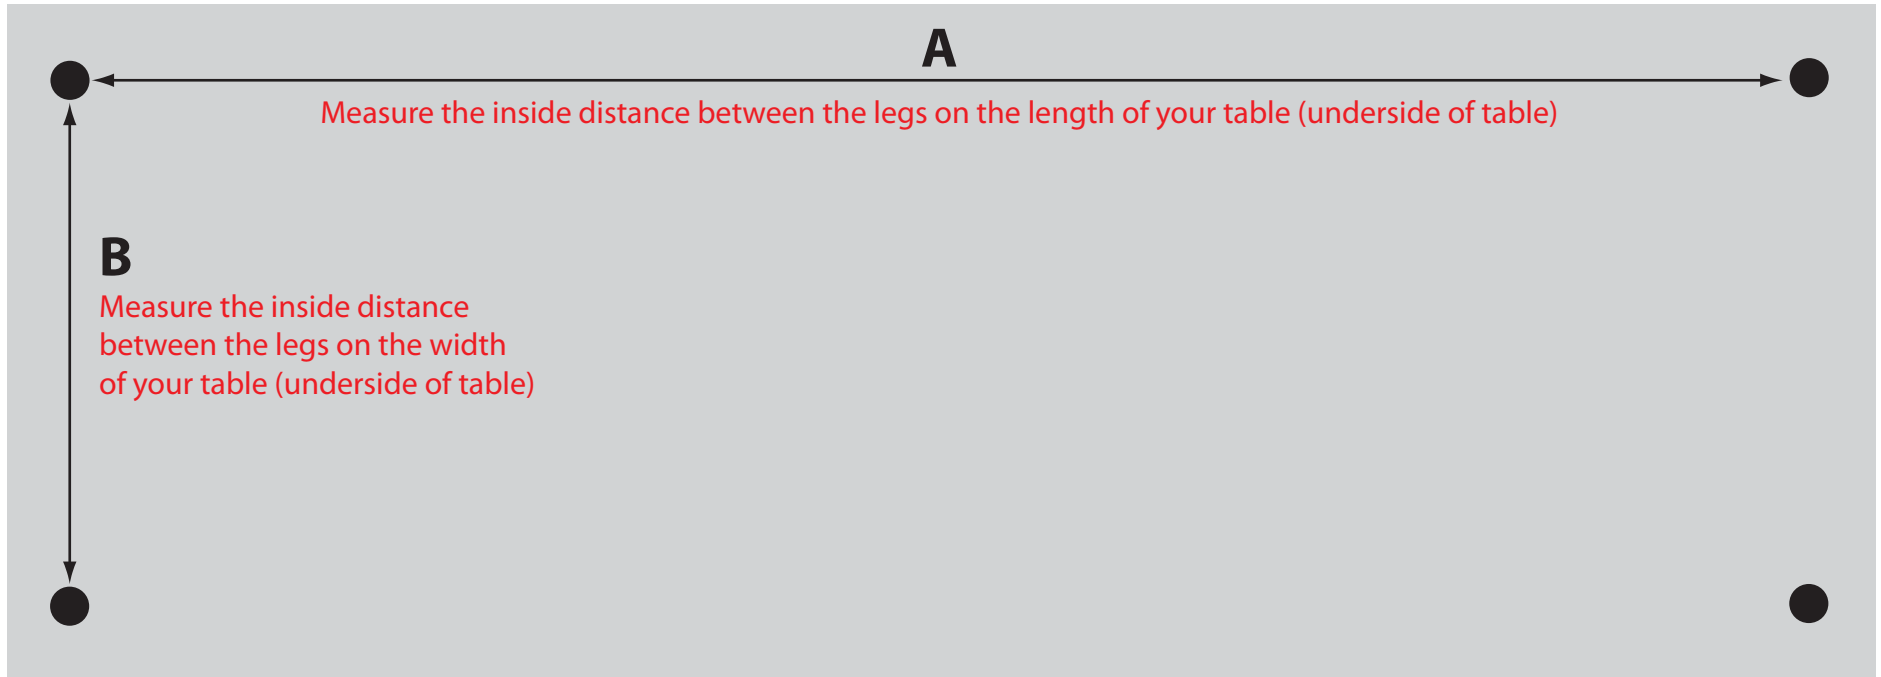

Contour Covers - Leg Dimensions

To ensure a proper fit for your Contour Cover on your table, please measure your table legs following the instructions below.

LEG Measurement A: _____ inches

LEG Measurement B: _____ inches